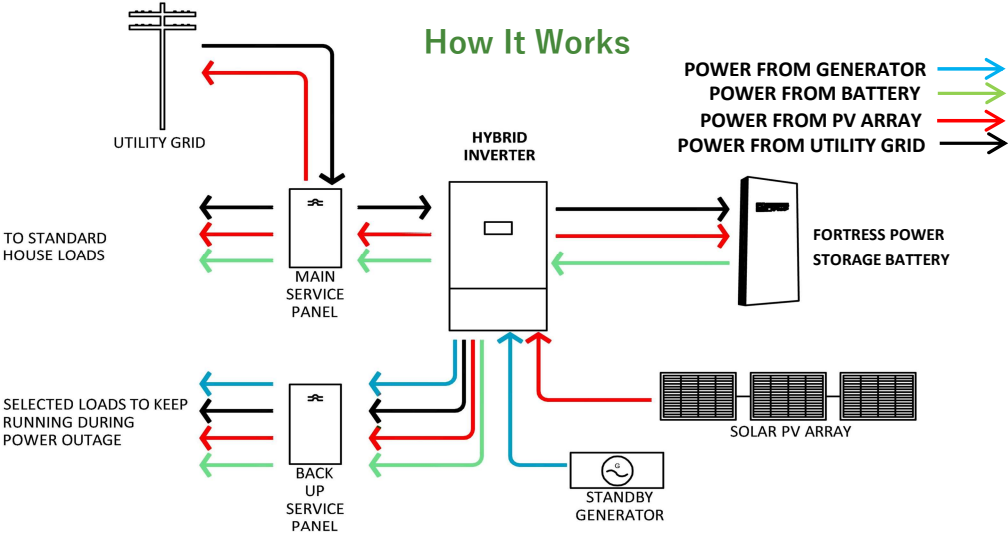

Fortress Lithium Battery is Easy to Integrate with Solar or Operate Independently to Provide Your Home Power Day or Night:

- Keep your solar system operating during a power outage
- Use energy stored during daytime for powering your home at night
- Lower your electric bill by avoiding the need to buy electricity at peak times
- Curtail demand charge for your business
- No maintenance and operation costs
- 30% investment tax credit available when used with solar

Technical Specifications

	eVault LFP-15
Total Energy [kWh]	15.36
Capacity [Ah]	300
Nominal Voltage [V]	51.2 (48)
Usable Energy [kWh]	15.36
Voltage Range [V]	45-58.4
Recommended Charge Current [A]	100
Max. Charge Current (Continuous) [A]	135
Max. Discharge Current (Continuous) [A]	150
Max. Pulse Current (for 10 sec) [A]	250
Charge temperature [F]	32 to 113
Discharge temperature [F]	-4 to 140
Recommend Storage temperature [F]	32 to 95
Dimension [WxDxH, inch]	20x19.7x36.6
Weight [lbs]	374
Enclosure Protection Rating	IP21 (IP 54 optional)
Mounting options	Floor standing
Certificates	UL 1642, UN/DOT and RoHS compliant
Warranty	10 years
Scalability	Maximum 8 in Parallel (120 KWH)

To learn more about Fortress Power visit FortressPower.com Your Local Dealer:

Phone: 877-49POWER; 877-497 6937

sales@fortresspower.com

505 Keystone Rd, Southampton, PA 18966